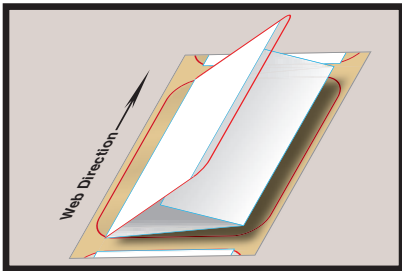

ECL EXTENDED CONTENT LABELS

ADVANCEDLABELSNW.COM

CHOOSE RESEALABLE STYLE ECL WHEN THE LABEL MUST REMAIN ADHERED TO THE PRODUCT

Our ECL booklets come in a variety of configurations to suit your application. Extended content label booklets can be produced with 2 or 8 folded panels with a maximum of 4 fold-outs and up to 8 total colors. Our booklet labels can be printed in spot colors, metallic colors or high quality four color process.

Contact one of our knowledgeable customer service representatives today and get your packaging noticed. **1-800-877-4312**

SINGLE FOLD

Single Fold Booklet Resealable 4 panels for content

With booklet labels, you can add recipes, multiple languages, additional product instructions or warning information, drug facts, instantly redeemable coupons, nutrition and supplement information and much more.

DOUBLE FOLD

Letter Fold Resealable 6 panel standard

Booklet labels can have the left, right or center panel as the top of the label.

Inverted Z Fold Resealable 6 panels for content

Clear or white tabs always remain at the outer edges of the booklet label and remain on your product after the booklet is removed. This base material can be paper, film or foil.

TRIPLE FOLD

Inverted Z Fold Resealable 8 panels for content

Our Extended Content Booklet labels are an ideal option for adding additional information to your existing label packaging.

IDENTIFY YOUR REWIND DIRECTION: