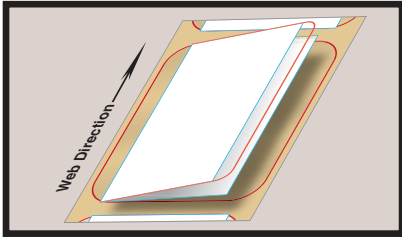

ECL EXTENDED CONTENT LABELS

ADVANCEDLABELSNW.COM

CHOOSE RESEALABLE STYLE ECL WHEN THE LABEL MUST REMAIN ADHERED TO THE PRODUCT

Our ECL booklets come in a variety of configurations to suit your application. Extended content label booklets can be produced with 2 or 8 folded panels with a maximum of 4 fold-outs and up to 8 total colors. Our booklet labels can be printed in spot colors, metallic colors or high quality four color process.

Contact one of our knowledgeable customer service representatives today and get your packaging noticed. **1-800-877-4312**

SINGLE FOLD

Single Fold Booklet Resealable 4 panels for content

With booklet labels, you can add recipes, multiple languages, additional product instructions or warning information, drug facts, instantly redeemable coupons, nutrition and supplement information and much more.

DOUBLE FOLD

Letter Fold Resealable 6 panel standard

Booklet labels can have the left, right or center panel as the top of the label.

Inverted Z Fold Resealable 6 panels for content

Clear or white tabs always remain at the outer edges of the booklet label and remain on your product after the booklet is removed. This base material can be paper, film or foil.

TRIPLE FOLD

Inverted Z Fold Resealable 8 panels for content

Our Extended Content Booklet labels are an ideal option for adding additional information to your existing label packaging.

IDENTIFY YOUR REWIND DIRECTION: