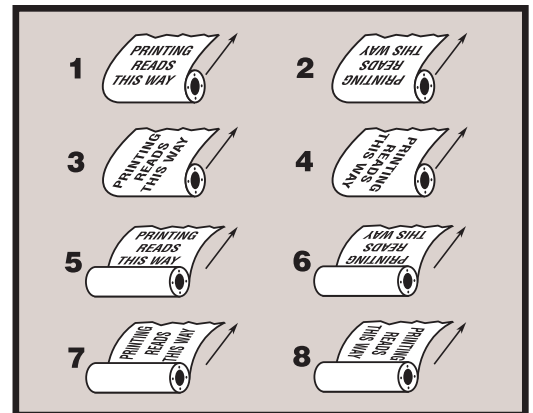

ECL EXTENDED CONTENT LABELS

ADVANCEDLABELSNW.COM

CHOOSE RESEALABLE STYLE ECL WHEN THE LABEL MUST REMAIN ADHERED TO THE PRODUCT

Our ECL booklets come in a variety of configurations to suit your application. Extended content label booklets can be produced with 2 or 8 folded panels with a maximum of 4 fold-outs and up to 8 total colors. Our booklet labels can be printed in spot colors, metallic colors or high quality four color process.

Contact one of our knowledgeable customer service representatives today and get your packaging noticed. **1-800-877-4312**

SINGLE FOLD

Single Fold Booklet Resealable 4 panels for content

With booklet labels, you can add recipes, multiple languages, additional product instructions or warning information, drug facts, instantly redeemable coupons, nutrition and supplement information and much more.

DOUBLE FOLD

Letter Fold Resealable 6 panel standard

Booklet labels can have the left, right or center panel as the top of the label.

Inverted Z Fold Resealable 6 panels for content

Clear or white tabs always remain at the outer edges of the booklet label and remain on your product after the booklet is removed. This base material can be paper, film or foil.

TRIPLE FOLD

Inverted Z Fold Resealable 8 panels for content

Our Extended Content Booklet labels are an ideal option for adding additional information to your existing label packaging.

IDENTIFY YOUR REWIND DIRECTION: