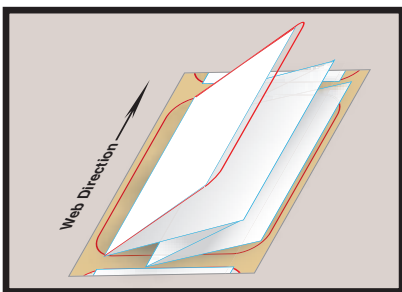

ECL EXTENDED CONTENT LABELS

ADVANCEDLABELSNW.COM

CHOOSE RESEALABLE STYLE ECL WHEN THE LABEL MUST REMAIN ADHERED TO THE PRODUCT

Our ECL booklets come in a variety of configurations to suit your application. Extended content label booklets can be produced with 2 or 8 folded panels with a maximum of 4 fold-outs and up to 8 total colors. Our booklet labels can be printed in spot colors, metallic colors or high quality four color process.

DOUBLE FOLD

Letter Fold Resealable 6 panel standard

Booklet labels can have the left, right or center panel as the top of the label.

Inverted Z Fold Resealable 6 panels for content

Clear or white tabs always remain at the outer edges of the booklet label and remain on your product after the booklet is removed. This base material can be paper, film or foil.

TRIPLE FOLD

Inverted Z Fold Resealable 8 panels for content

Our Extended Content Booklet labels are an ideal option for adding additional information to your existing label packaging.

IDENTIFY YOUR REWIND DIRECTION: